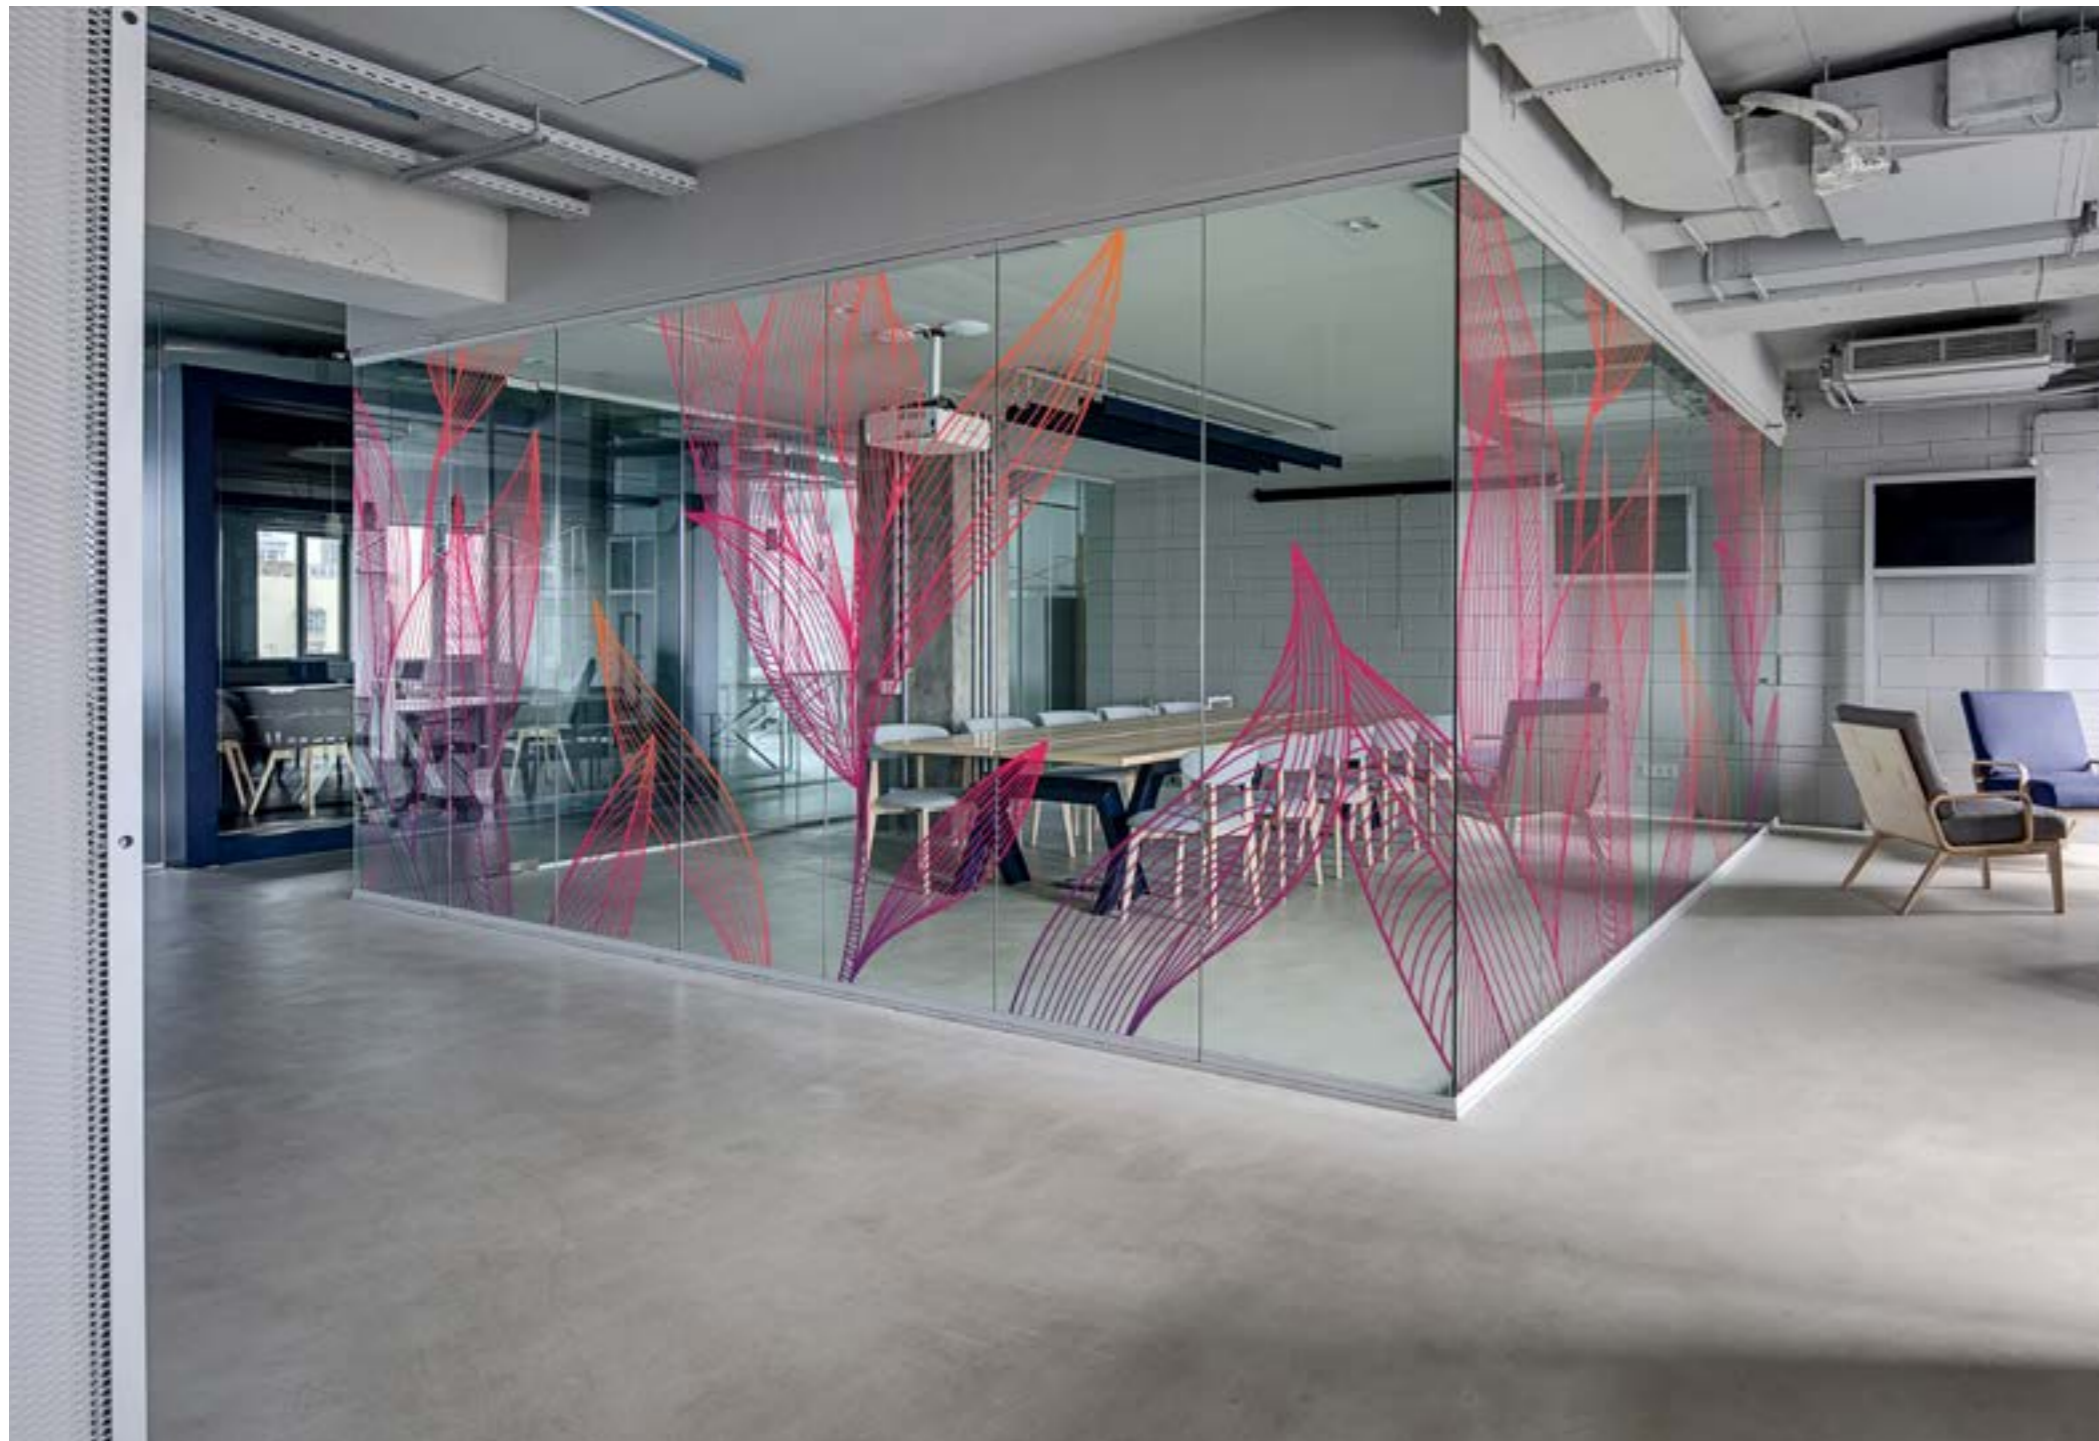

COMATEF

ENCHANTER LE QUOTIDIEN

Inspiration Vitrophanie

VÉGÉTATION

4

5

6

7

8

9

MOTIF

A large, stylized green letter 'G' logo. The 'G' is composed of a thick green outline. Inside the 'G', there is a white circular area. The word 'GÉOMÉTRIE' is written in bold black capital letters across the center of the white circle.