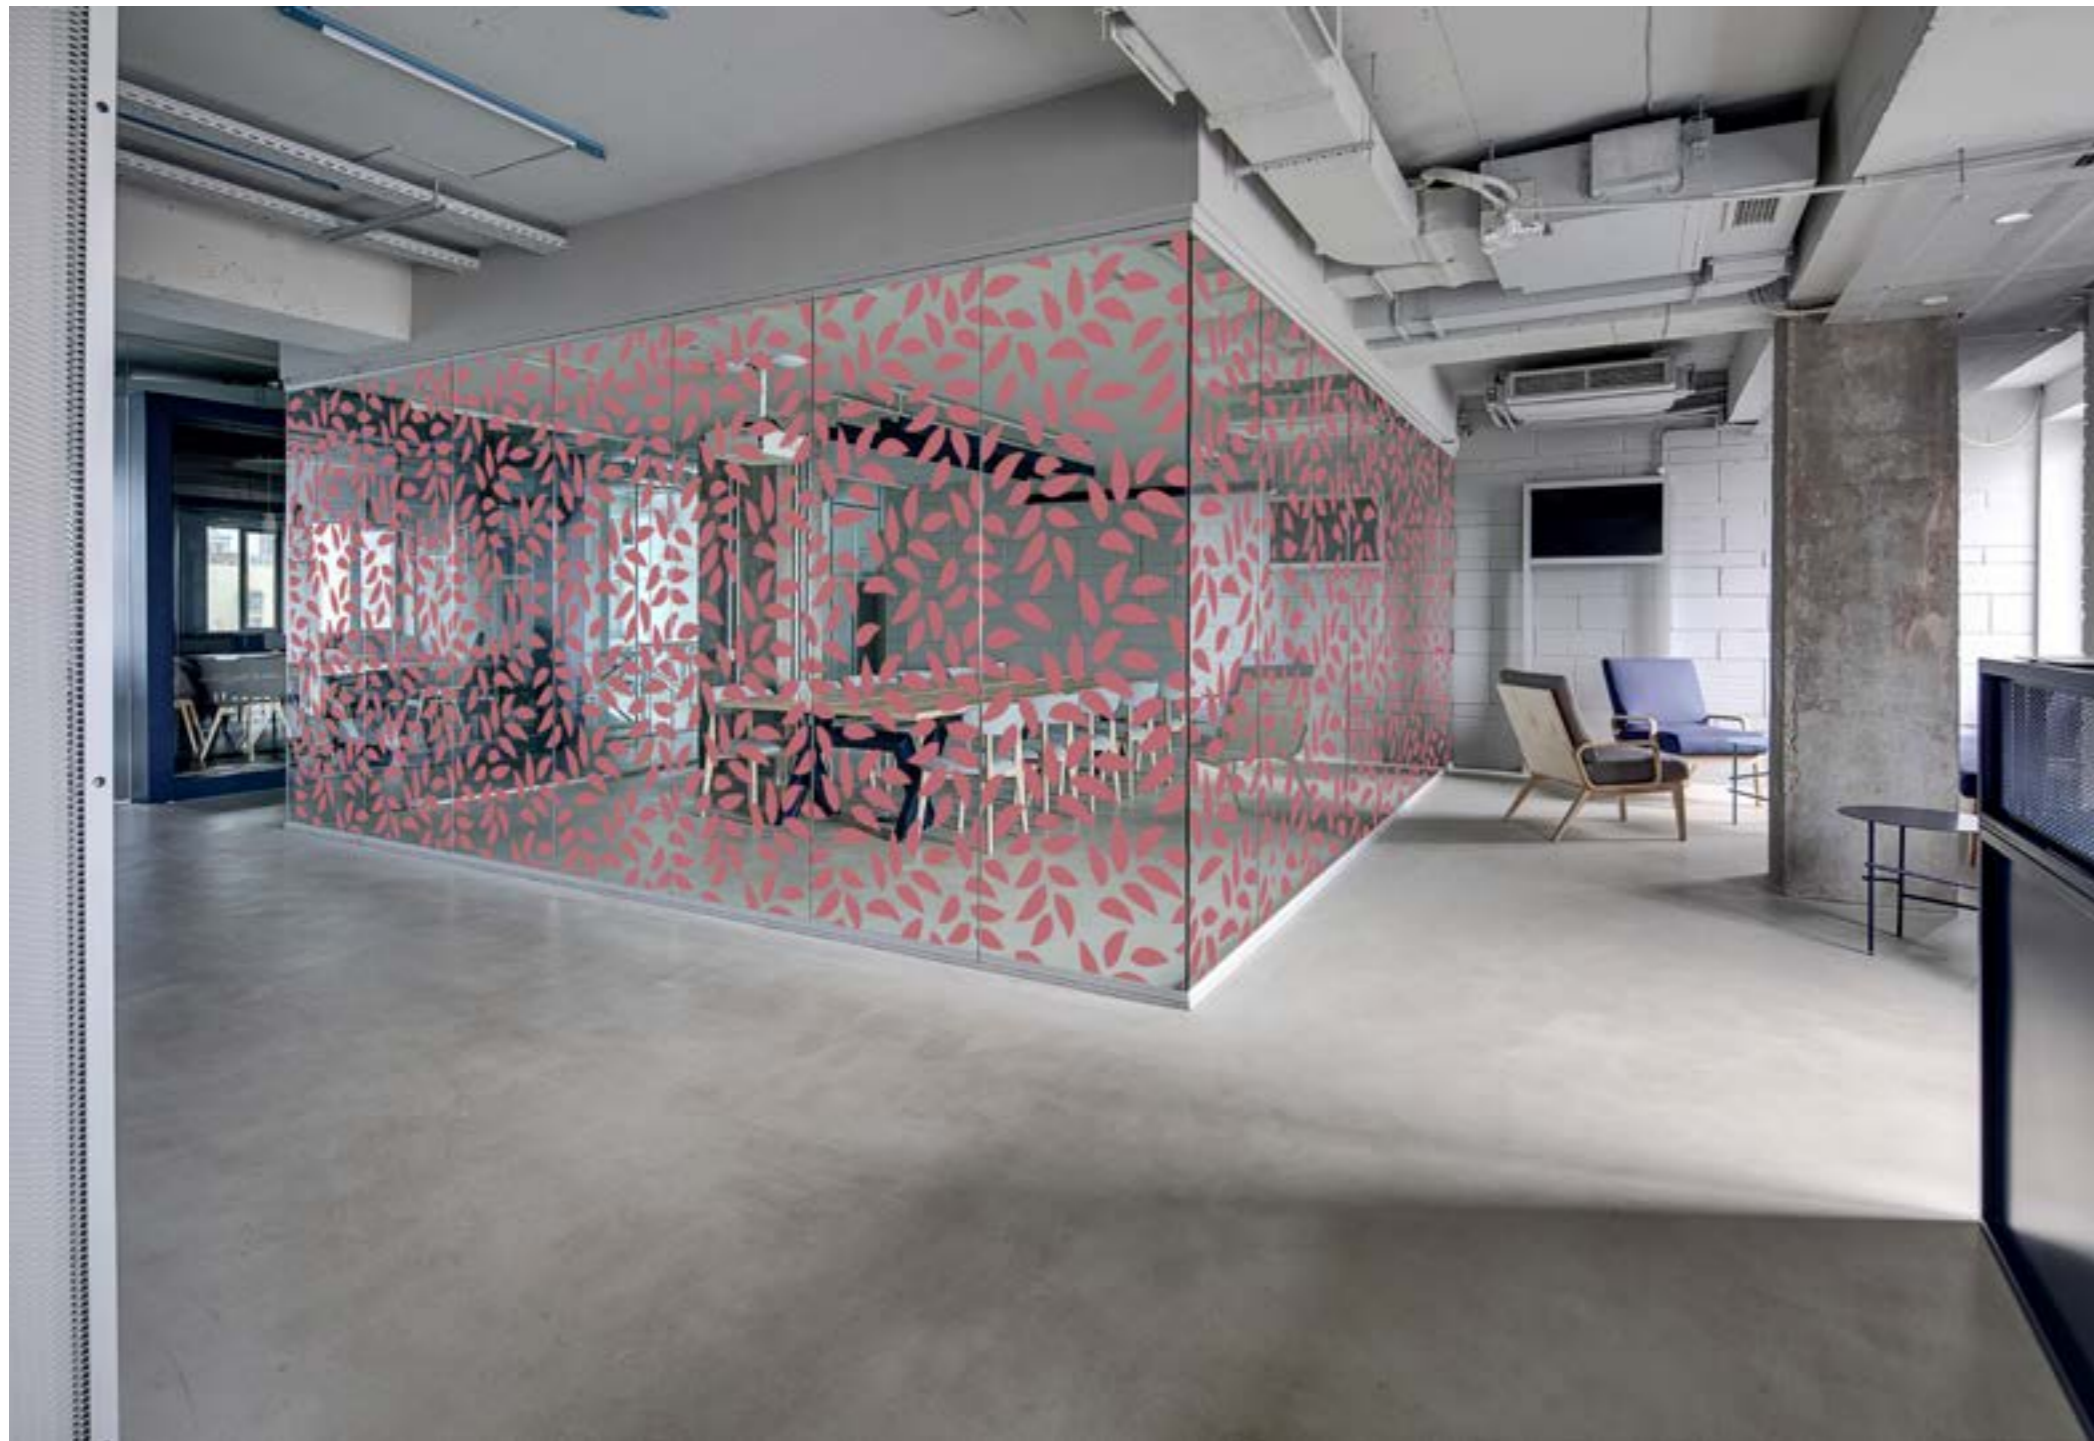

8

9

MOTIF

A large, stylized green letter 'G' logo. The 'G' is composed of a thick green outline. Inside the 'G', there is a white circular area. The word 'GÉOMÉTRIE' is written in bold black capital letters across the center of the white circle.