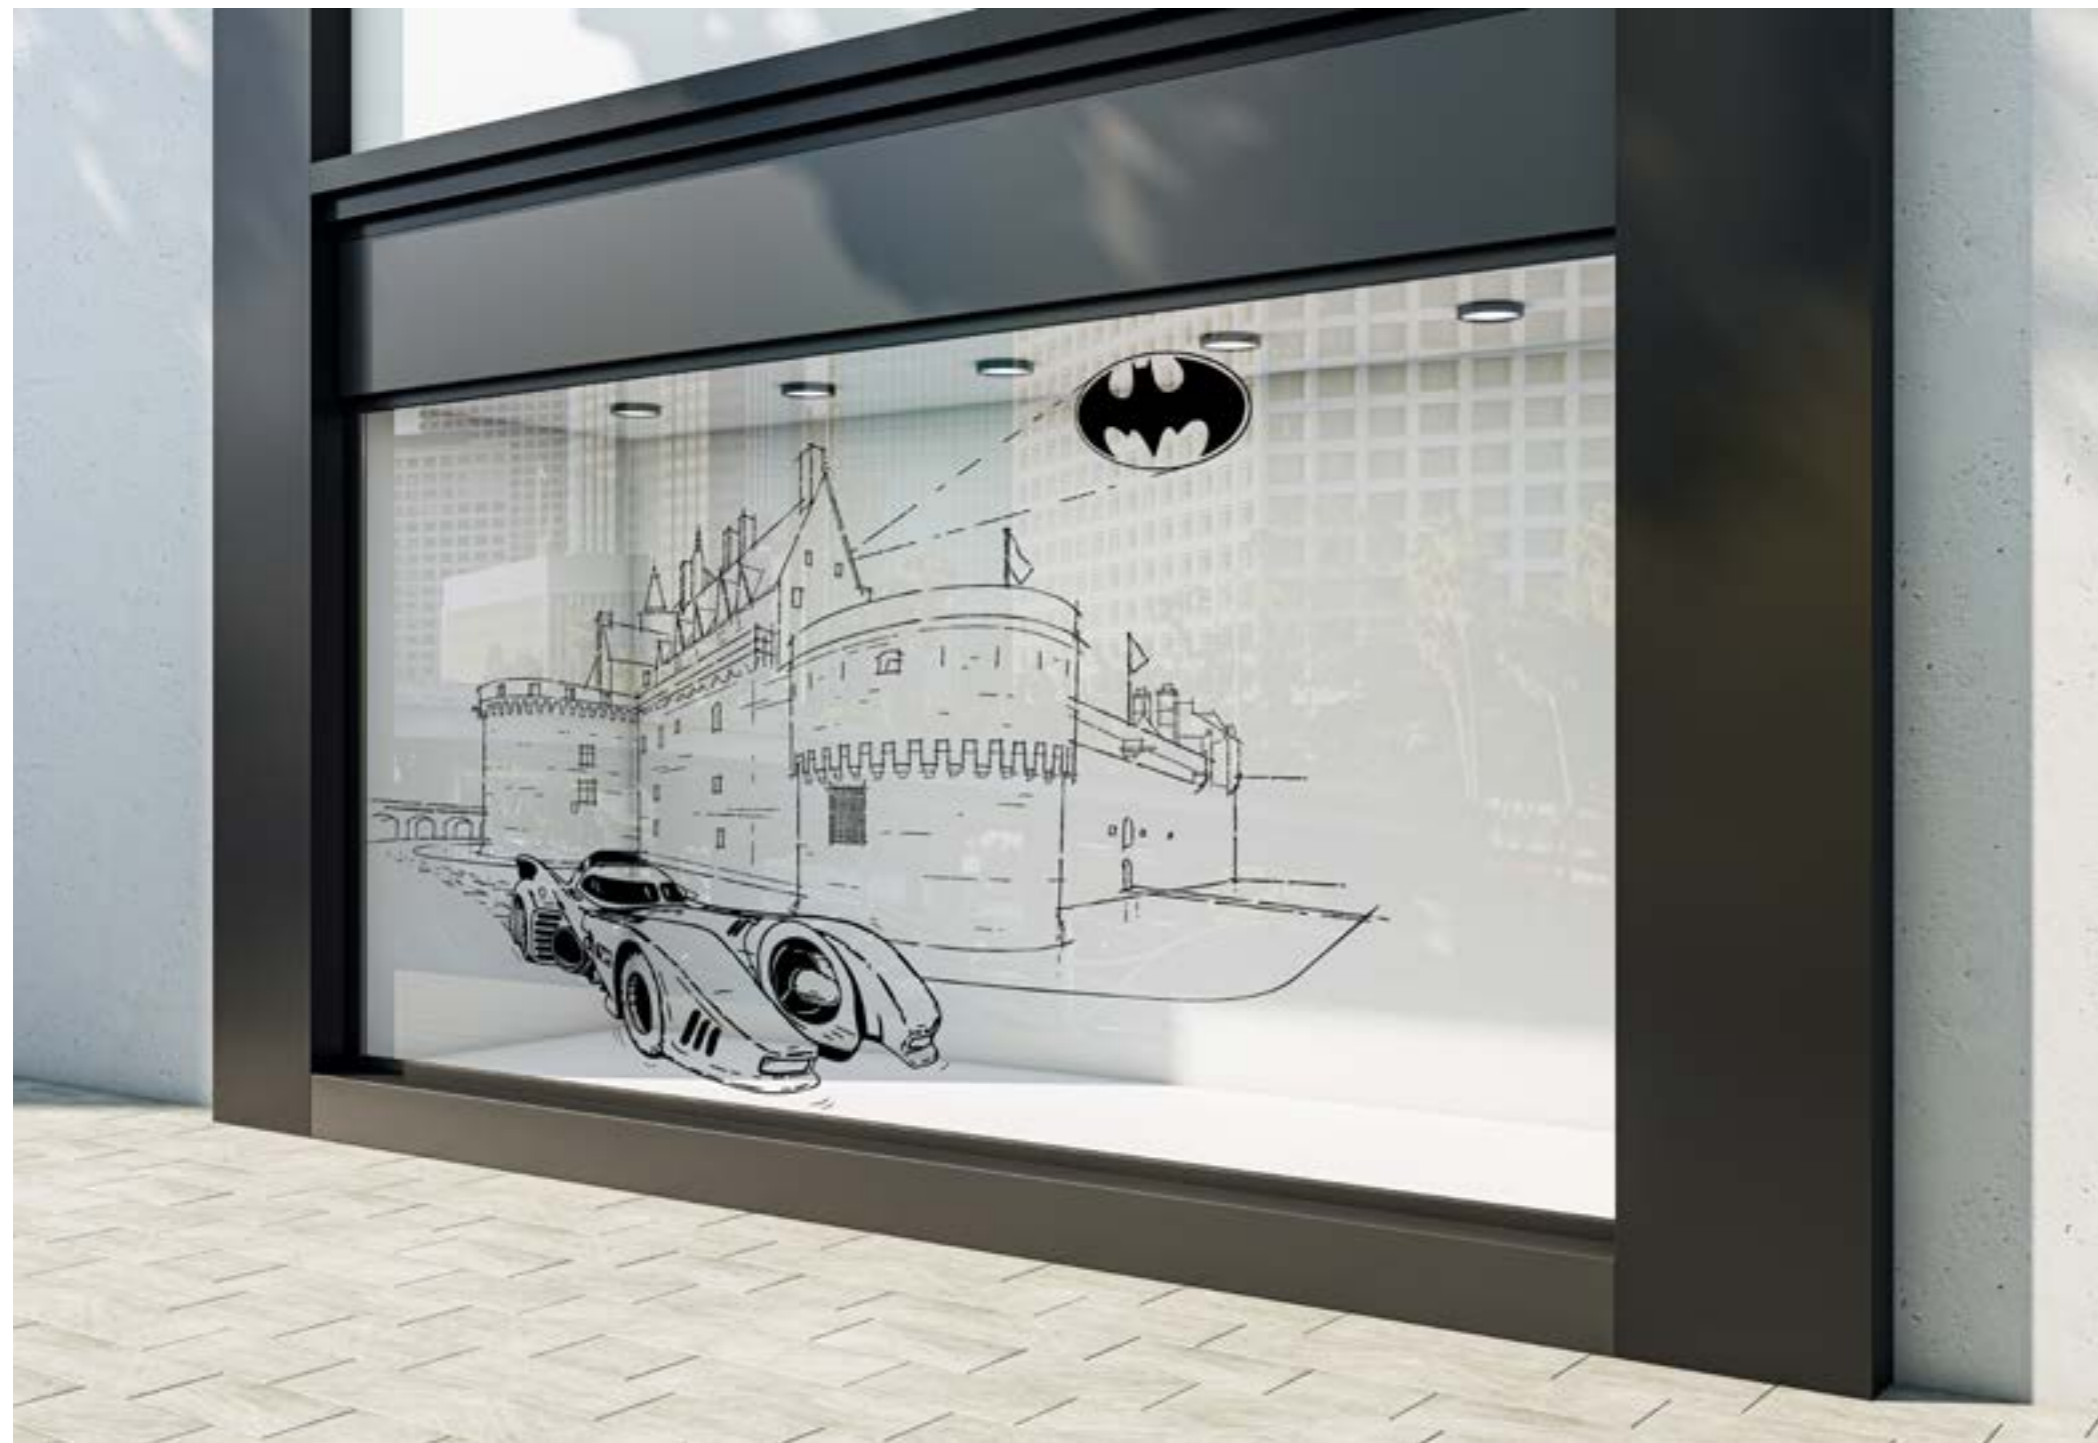

8

9

MOTIF

A large, stylized green letter 'G' logo. The 'G' is composed of a thick green outline. Inside the 'G', there is a white circular area. The word 'GÉOMÉTRIE' is written in bold black capital letters across the center of the white circle.