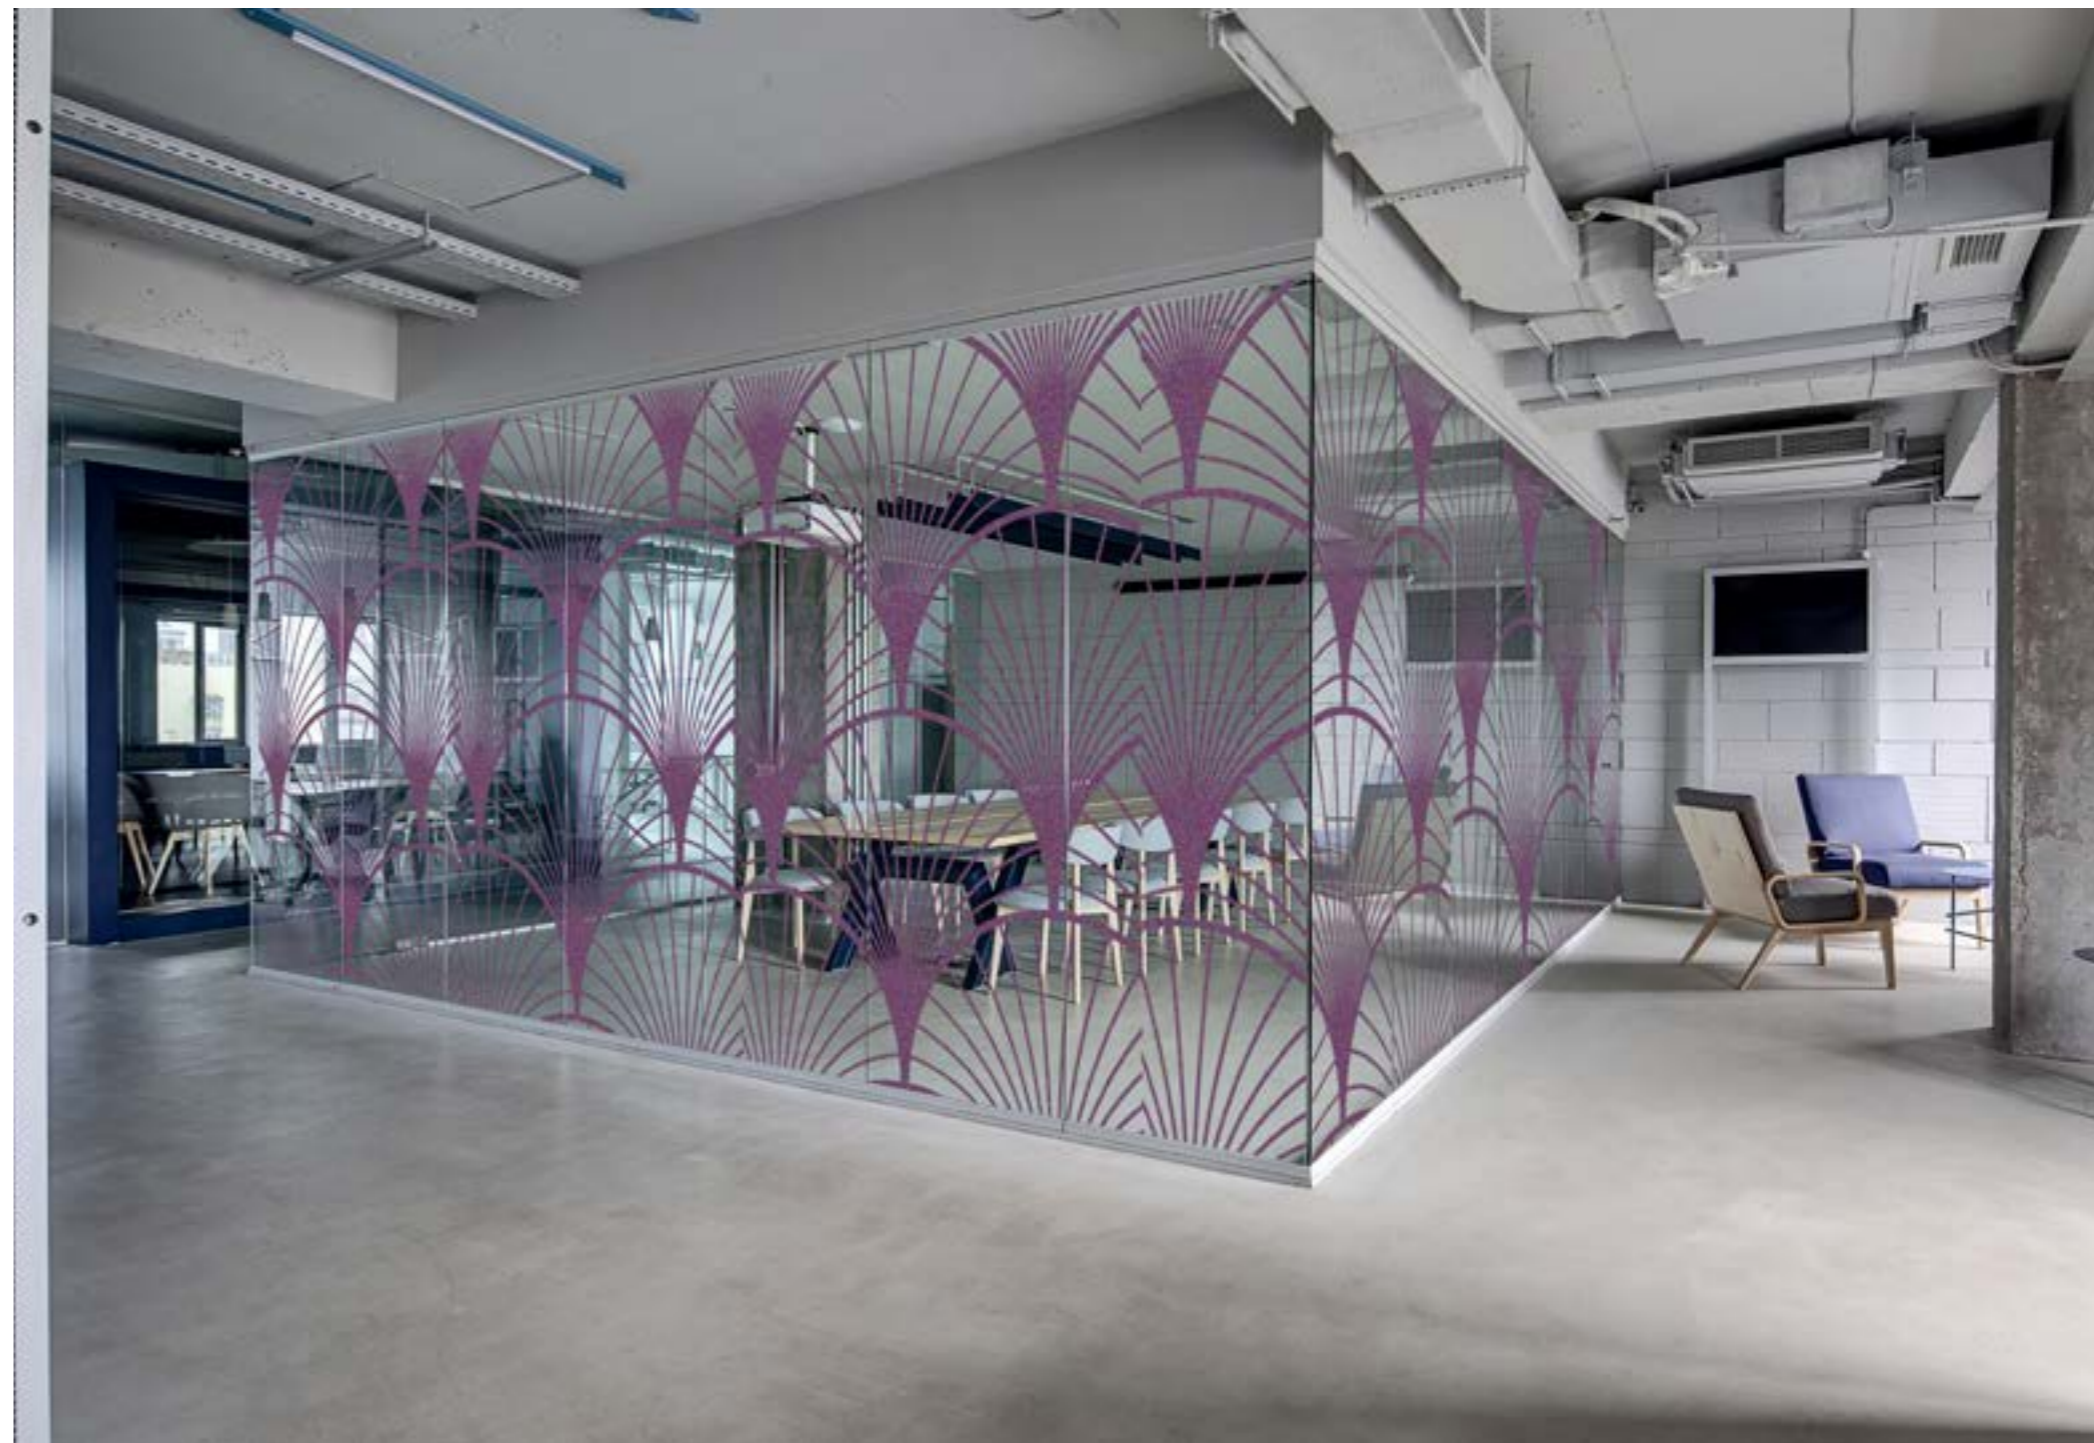

8

9

MOTIF

A large, stylized green letter 'G' logo. The 'G' is composed of a thick green outline. Inside the 'G', there is a white circular area. The word 'GÉOMÉTRIE' is written in bold black capital letters across the center of the white circle.